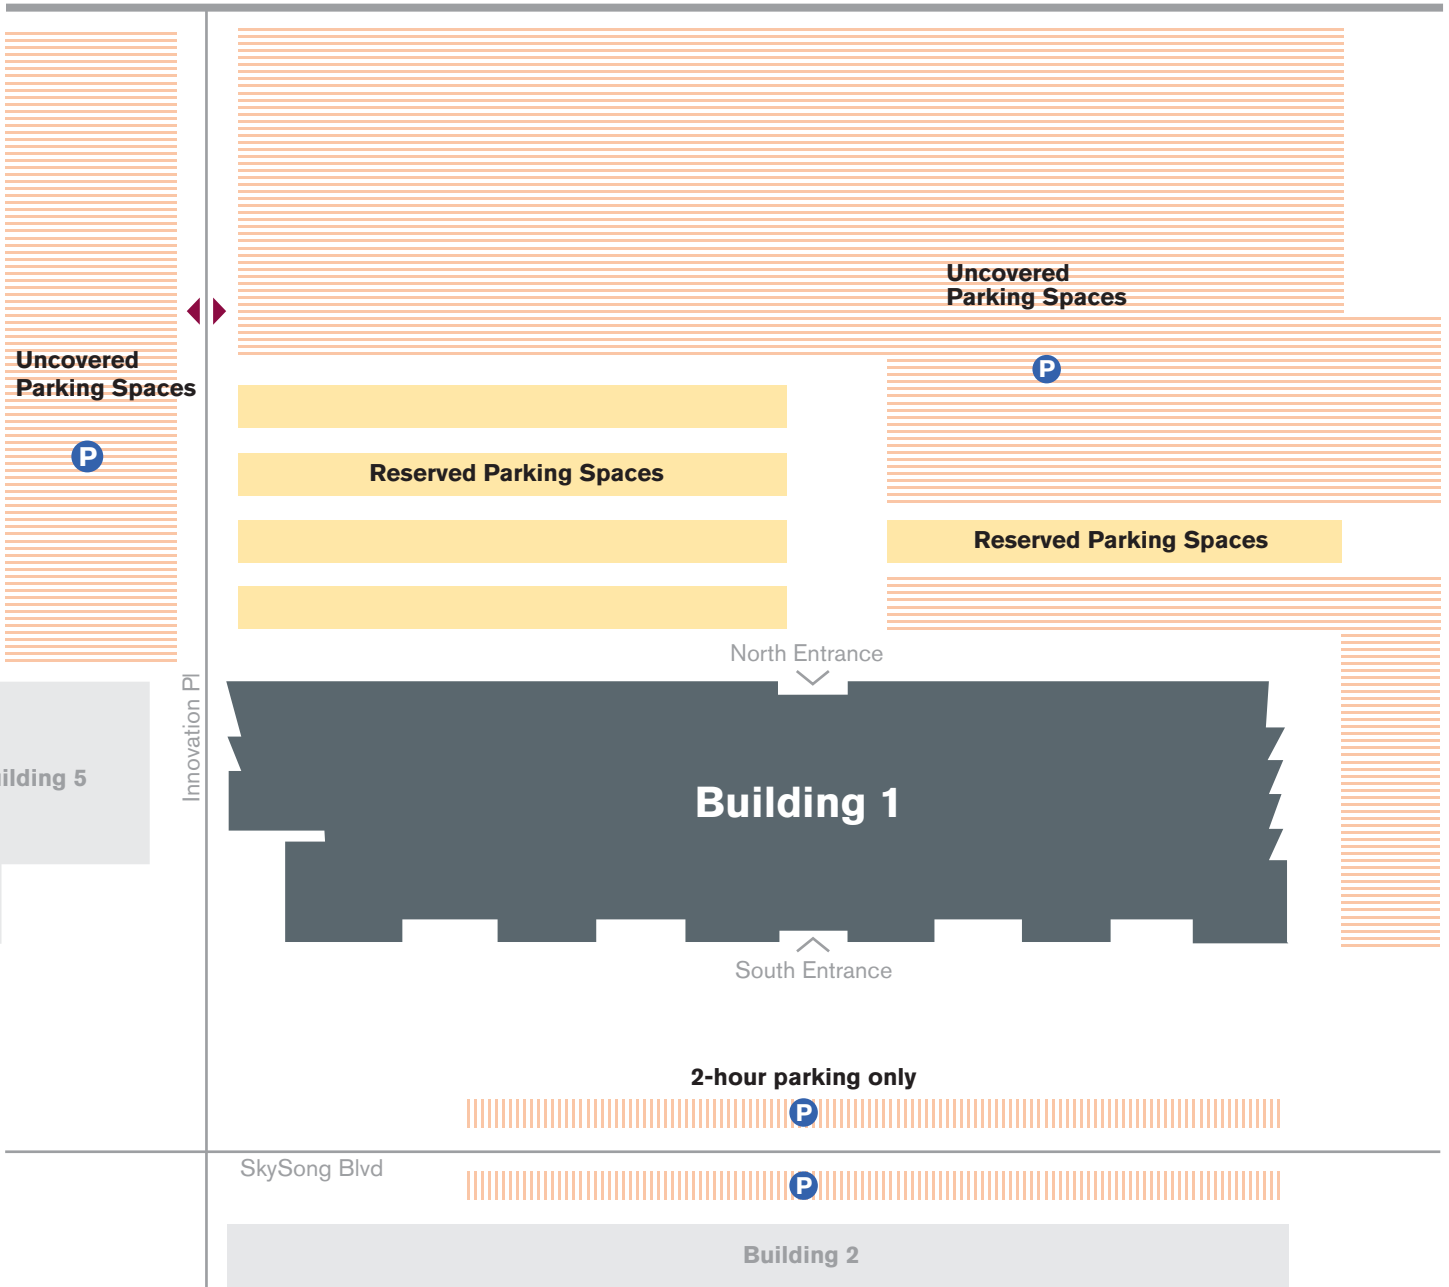

**Guest Parking
Building 1**

- Surface parking lot North of building 1
- Surface parking, entrance off Innovation Place
- 2-hour parking on SkySong Boulevard between buildings 1 & 2

McDowell Rd

Guest Parking Building 3

- Surface parking lot South of Building 3, entrance off Innovation Place
- SkySong Boulevard parking
- Innovation Place parking
- No access to parking garages